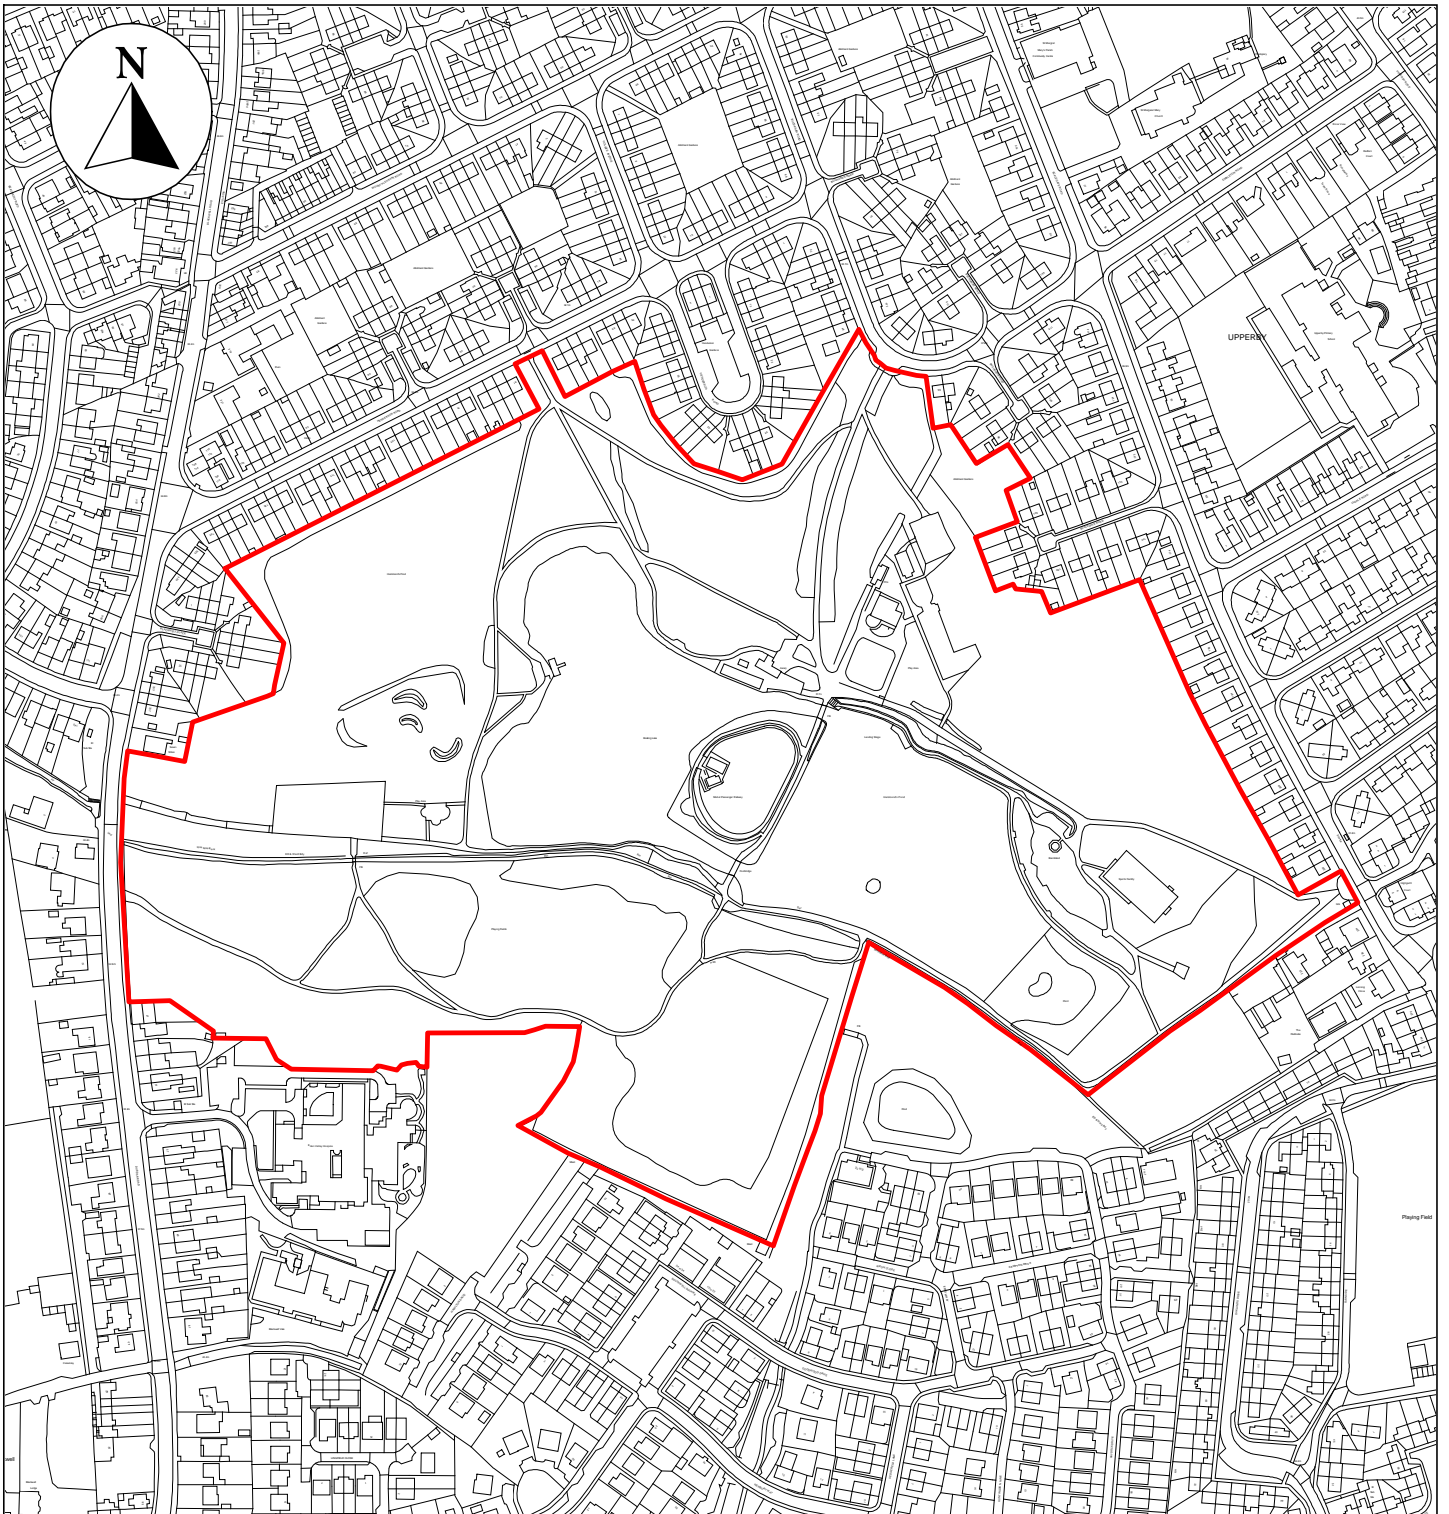

Public Space Protection Order Cumberland Council 2024

ANTI-SOCIAL BEHAVIOUR CRIME AND
POLICING ACT 2014

Hammonds Pond, Upperby Park, Carlisle, CA2 4SD

Neighbourhoods
Education and Enforcement
Allerdale House
Workington
CA14 3YJ

Scale: 1 : 4,000
Date: February 2024

©crown copyright database rights 2024
ordnance survey AC0000861732